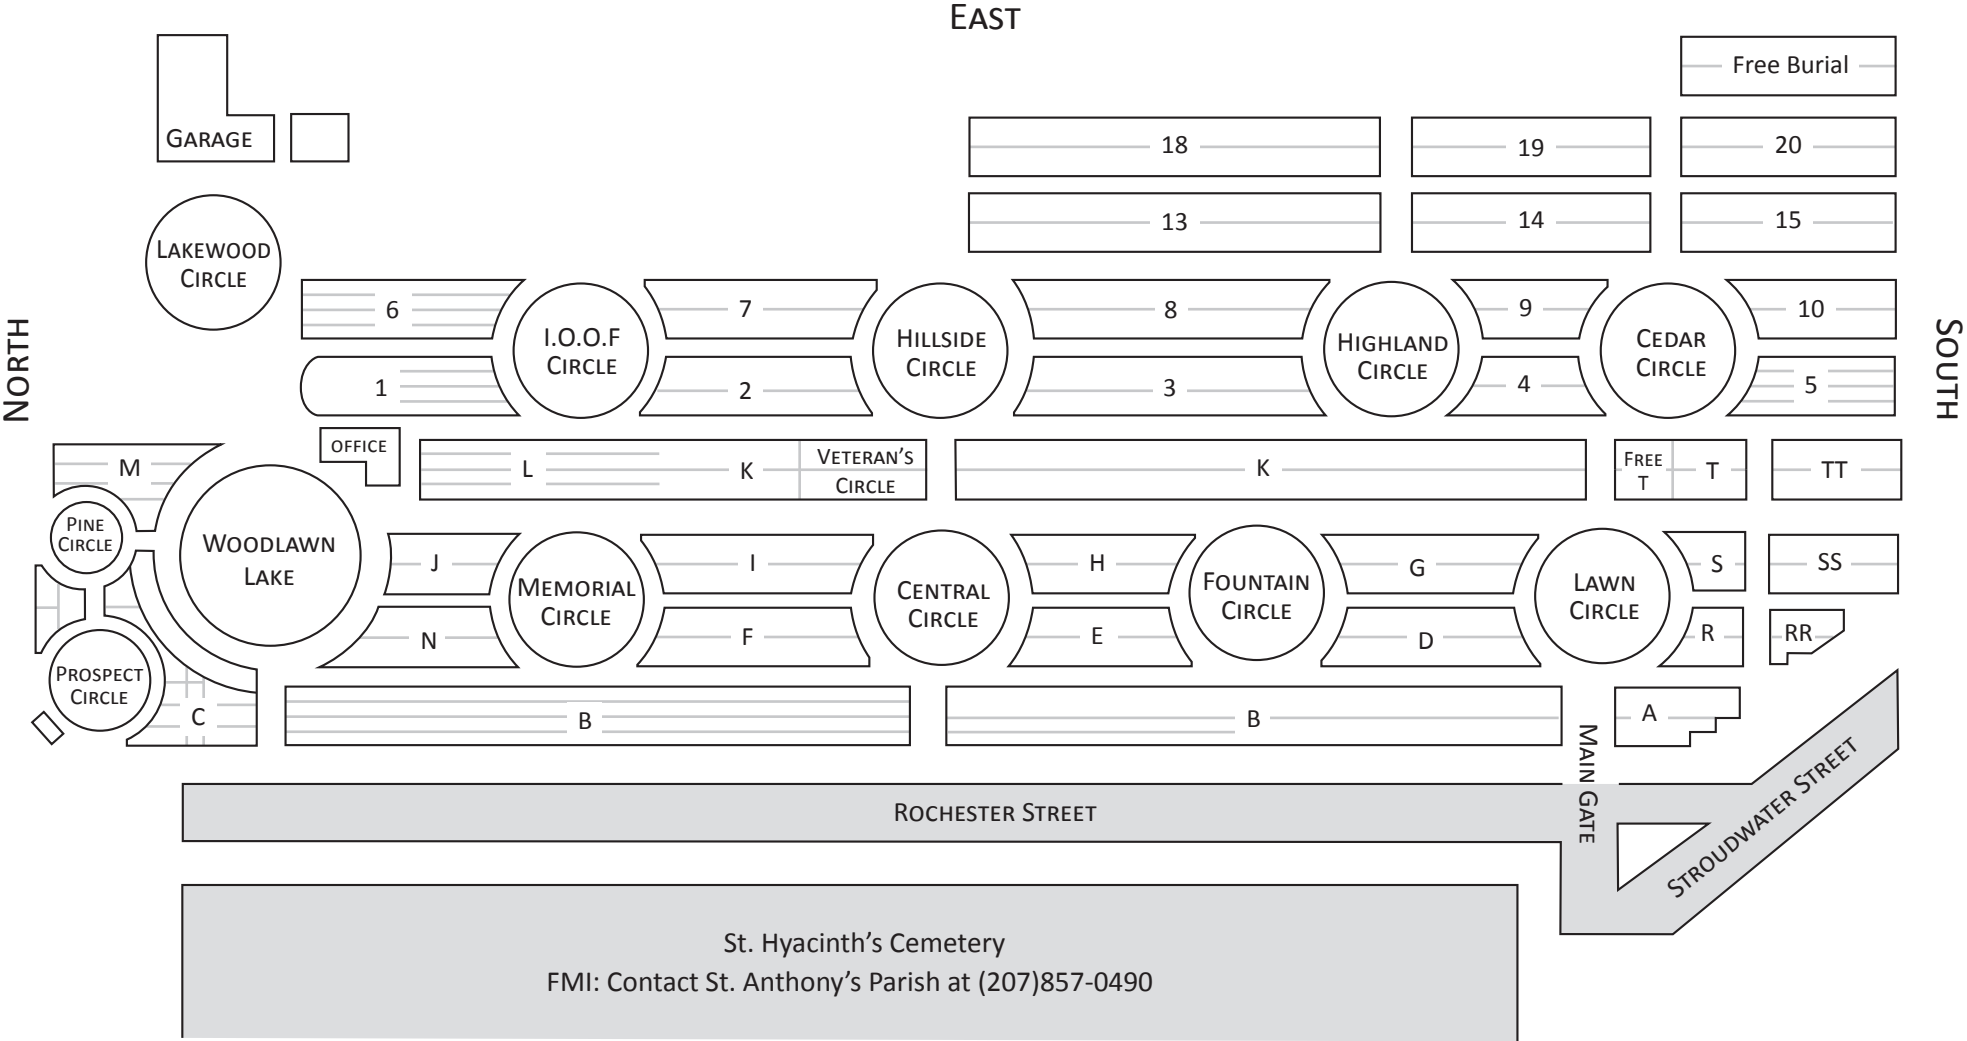

# WOODLAWN CEMETERY

St. Hyacinth's Cemetery  
 FMI: Contact St. Anthony's Parish at (207)857-0490

WEST

Please note this map is not to scale North to South. It has been adjusted to fit this page.