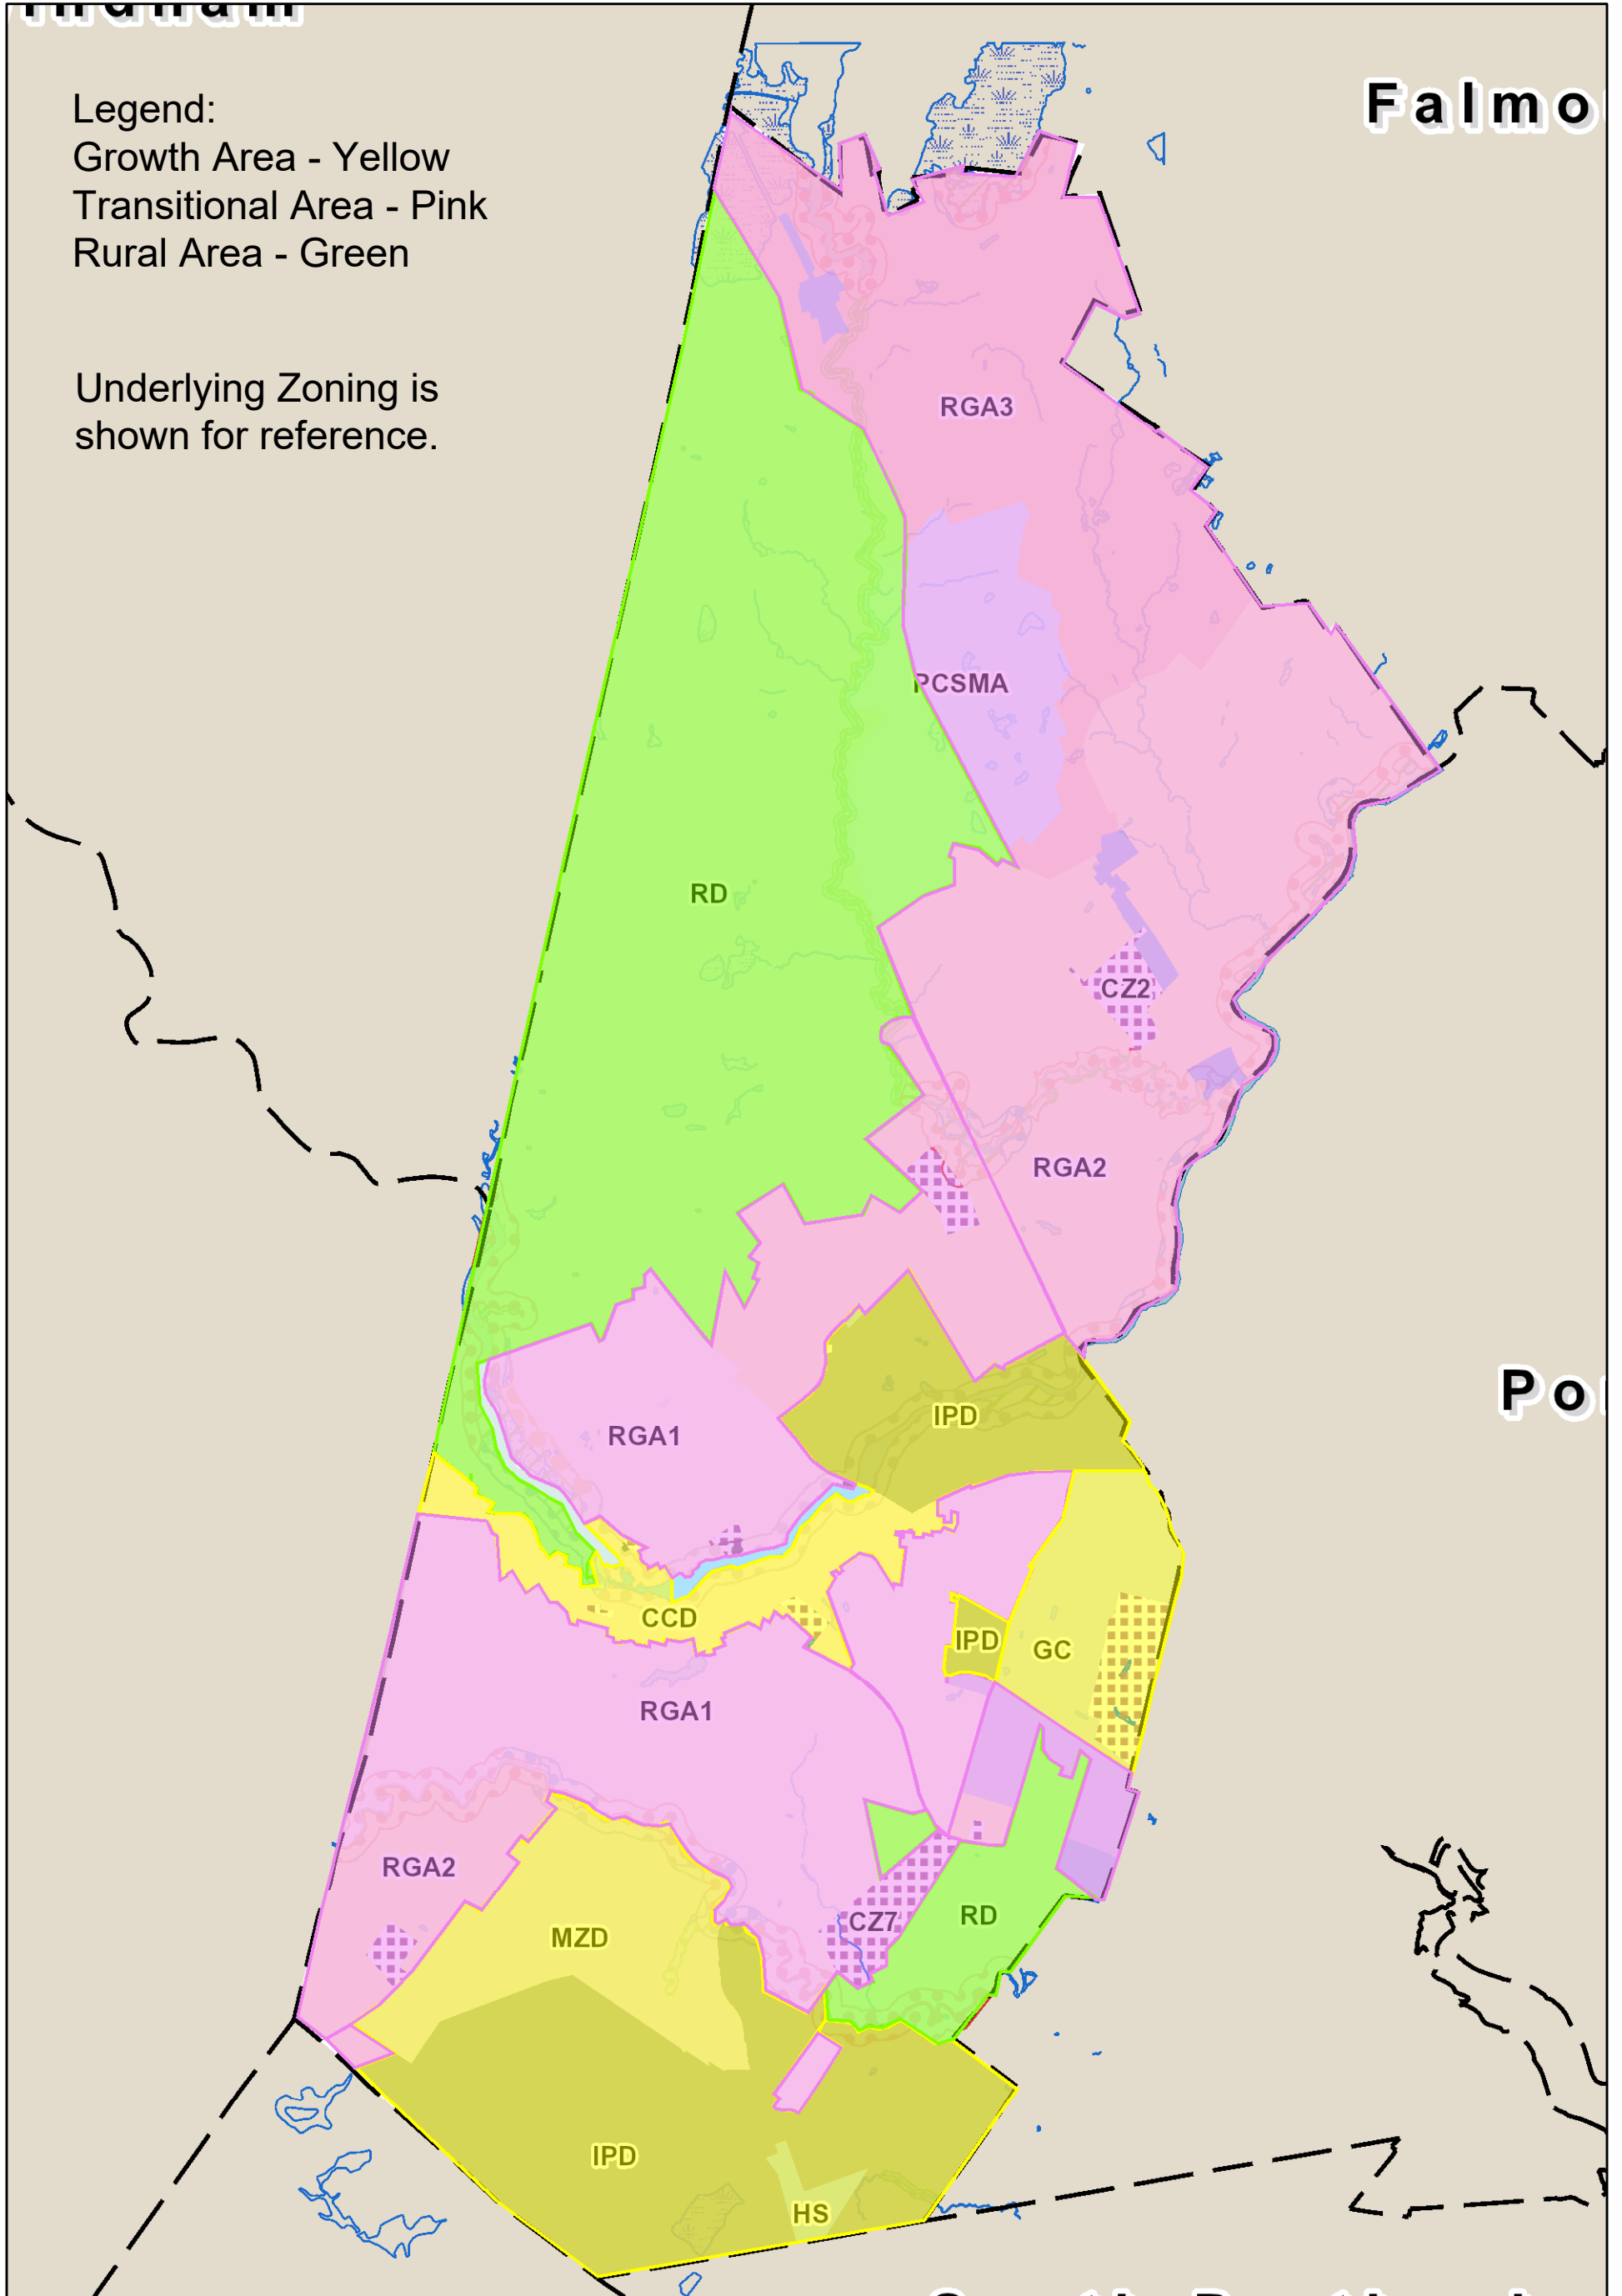

Proposed Growth, Transitional & Rural Areas Map

Westbrook, ME

1 inch = 3000 Feet

September 18, 2023

www.cai-tech.com

Data shown on this map is provided for planning and informational purposes only. The municipality and CAI Technologies are not responsible for any use for other purposes or misuse or misrepresentation of this map.